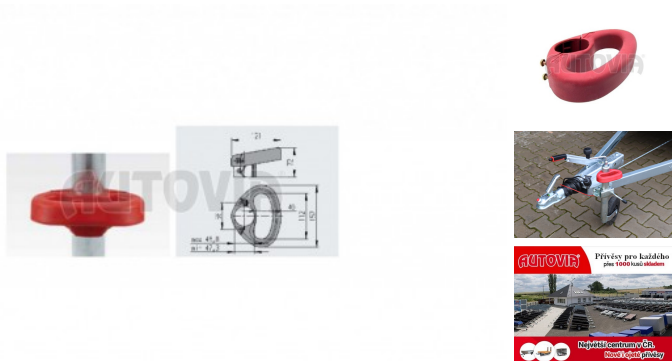

Madlo opěrného kolečka pr. 48 mm manipulační AL-KO

Our price VAT excl.: **210 CZK**
254 CZK VAT incl.

Po-Pá 8:00 - 16:30

Call
377 828 103

Výbava a doplňky

Payload: 0 kg

* it depends on the towing vehicle (set up to 3.5t) ** These weights are approximate only and may vary according to the additional equipment.

Detailed description

- Manipulační madlo k opěrnému kolečku pr.48mm
Technical specifications can be changed without notice. Pictures are for informational purposes only and may contain special fittings.